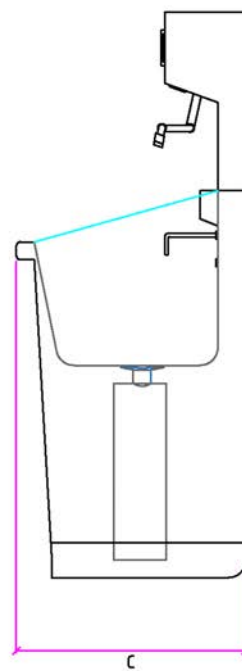

1 Material SUS 304

2 Hand Water Sensor

3 TFT Soap Indicator Level

4 LED Light with motion sensor

5 360° Wide Extender Water Faucet

6 Soap Insert Dispenser

7 Soap Faucet

8 Soap Sensor

9 Bowl Sink

10 Door Swing Cabinet

Material list:

- a. SUS 304
- b. 2 Roller catcher door
- c. 2 360°extender water faucet
- d. 1 TFT Monitor
- e. 2 Soap faucet
- f. 2 Soap sensor
- g. 2 LED rectangle lamp
- h. 1 HMI Monitor
- i. 1 Soap dispenser
- j. 10 Litre soap dispenser box
- k. 2 Touch sensor
- l. 2 Afur
- m. 1 Switch On/off

Parameter	Specification
Material	Stainless Steel SUS 304
Bowl Sink	Single Bowl
Door Cabinet	Double Door
Water Faucet	Automatic Water Faucet with 360 Degree Extended
Soap Faucet	Automatic Faucet with sensor
Soap Indicator	LED/TFT Indicator level
Lighting	LED Rectangle Lamp with motion sensor
Sterilisator	UV Water Sterilisator
Soap Dispenser	10 Liter
Water Sensor	Hand Sensor
Soap Sensor	Infrared Sensor
Afur	2 Inch
Switch Power	Switch On/Off Button
Size (WxDxH)	1400x650x1600 mm
Person Cap.	2 Person