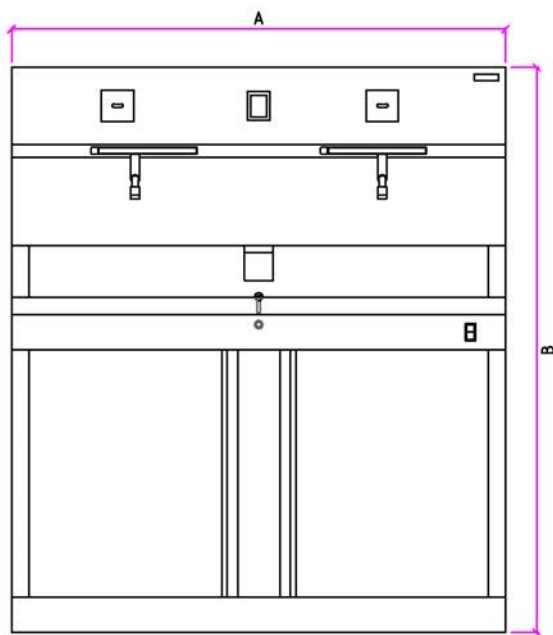

1 Material SUS 304

2 Hand Water Sensor

3 TFT Soap Indicator Level

4 LED Light with motion sensor

5 360° Wide Extender Water Faucet

6 Soap Insert Dispenser

7 Soap Faucet

8 Soap Sensor

9 Bowl Sink

10 Door Swing Cabinet

Material list:

- a. SUS 304
- b. 2 Roller catcher door
- c. 2 360°extender water faucet
- d. 1 TFT Monitor
- e. 2 Soap faucet
- f. 2 Soap sensor
- g. 2 LED rectangle lamp
- h. 1 HMI Monitor
- i. 1 Soap dispenser
- j. 10 Litre soap dispenser box
- k. 2 Touch sensor
- l. 2 Afur
- m. 1 Switch On/off